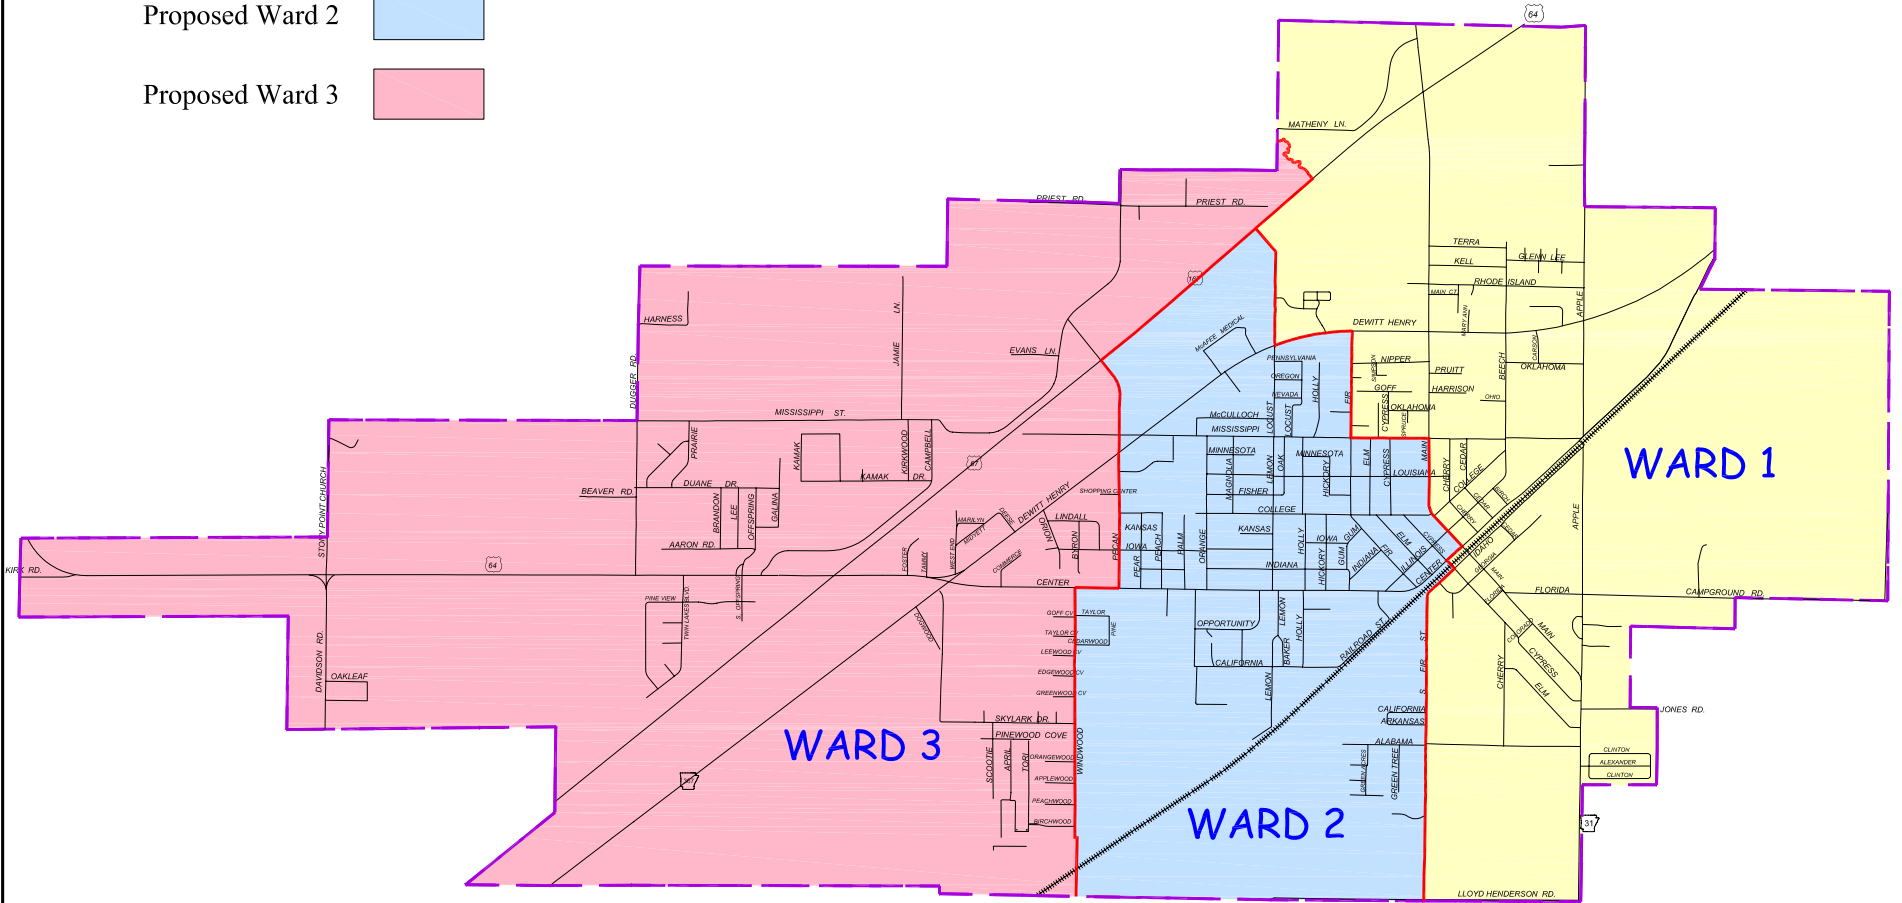

Proposed Ward 1

Proposed Ward 2

Proposed Ward 3

Estimated Population in

Proposed Ward 1

Proposed Ward 2

Proposed Ward 3

Current City Limits

Divided by 3

Over/Under

2,608	+34
2,544	-30
2,569	-5
7,721	
2,574	

**PROPOSED WARDS
BEEBE, ARKANSAS**