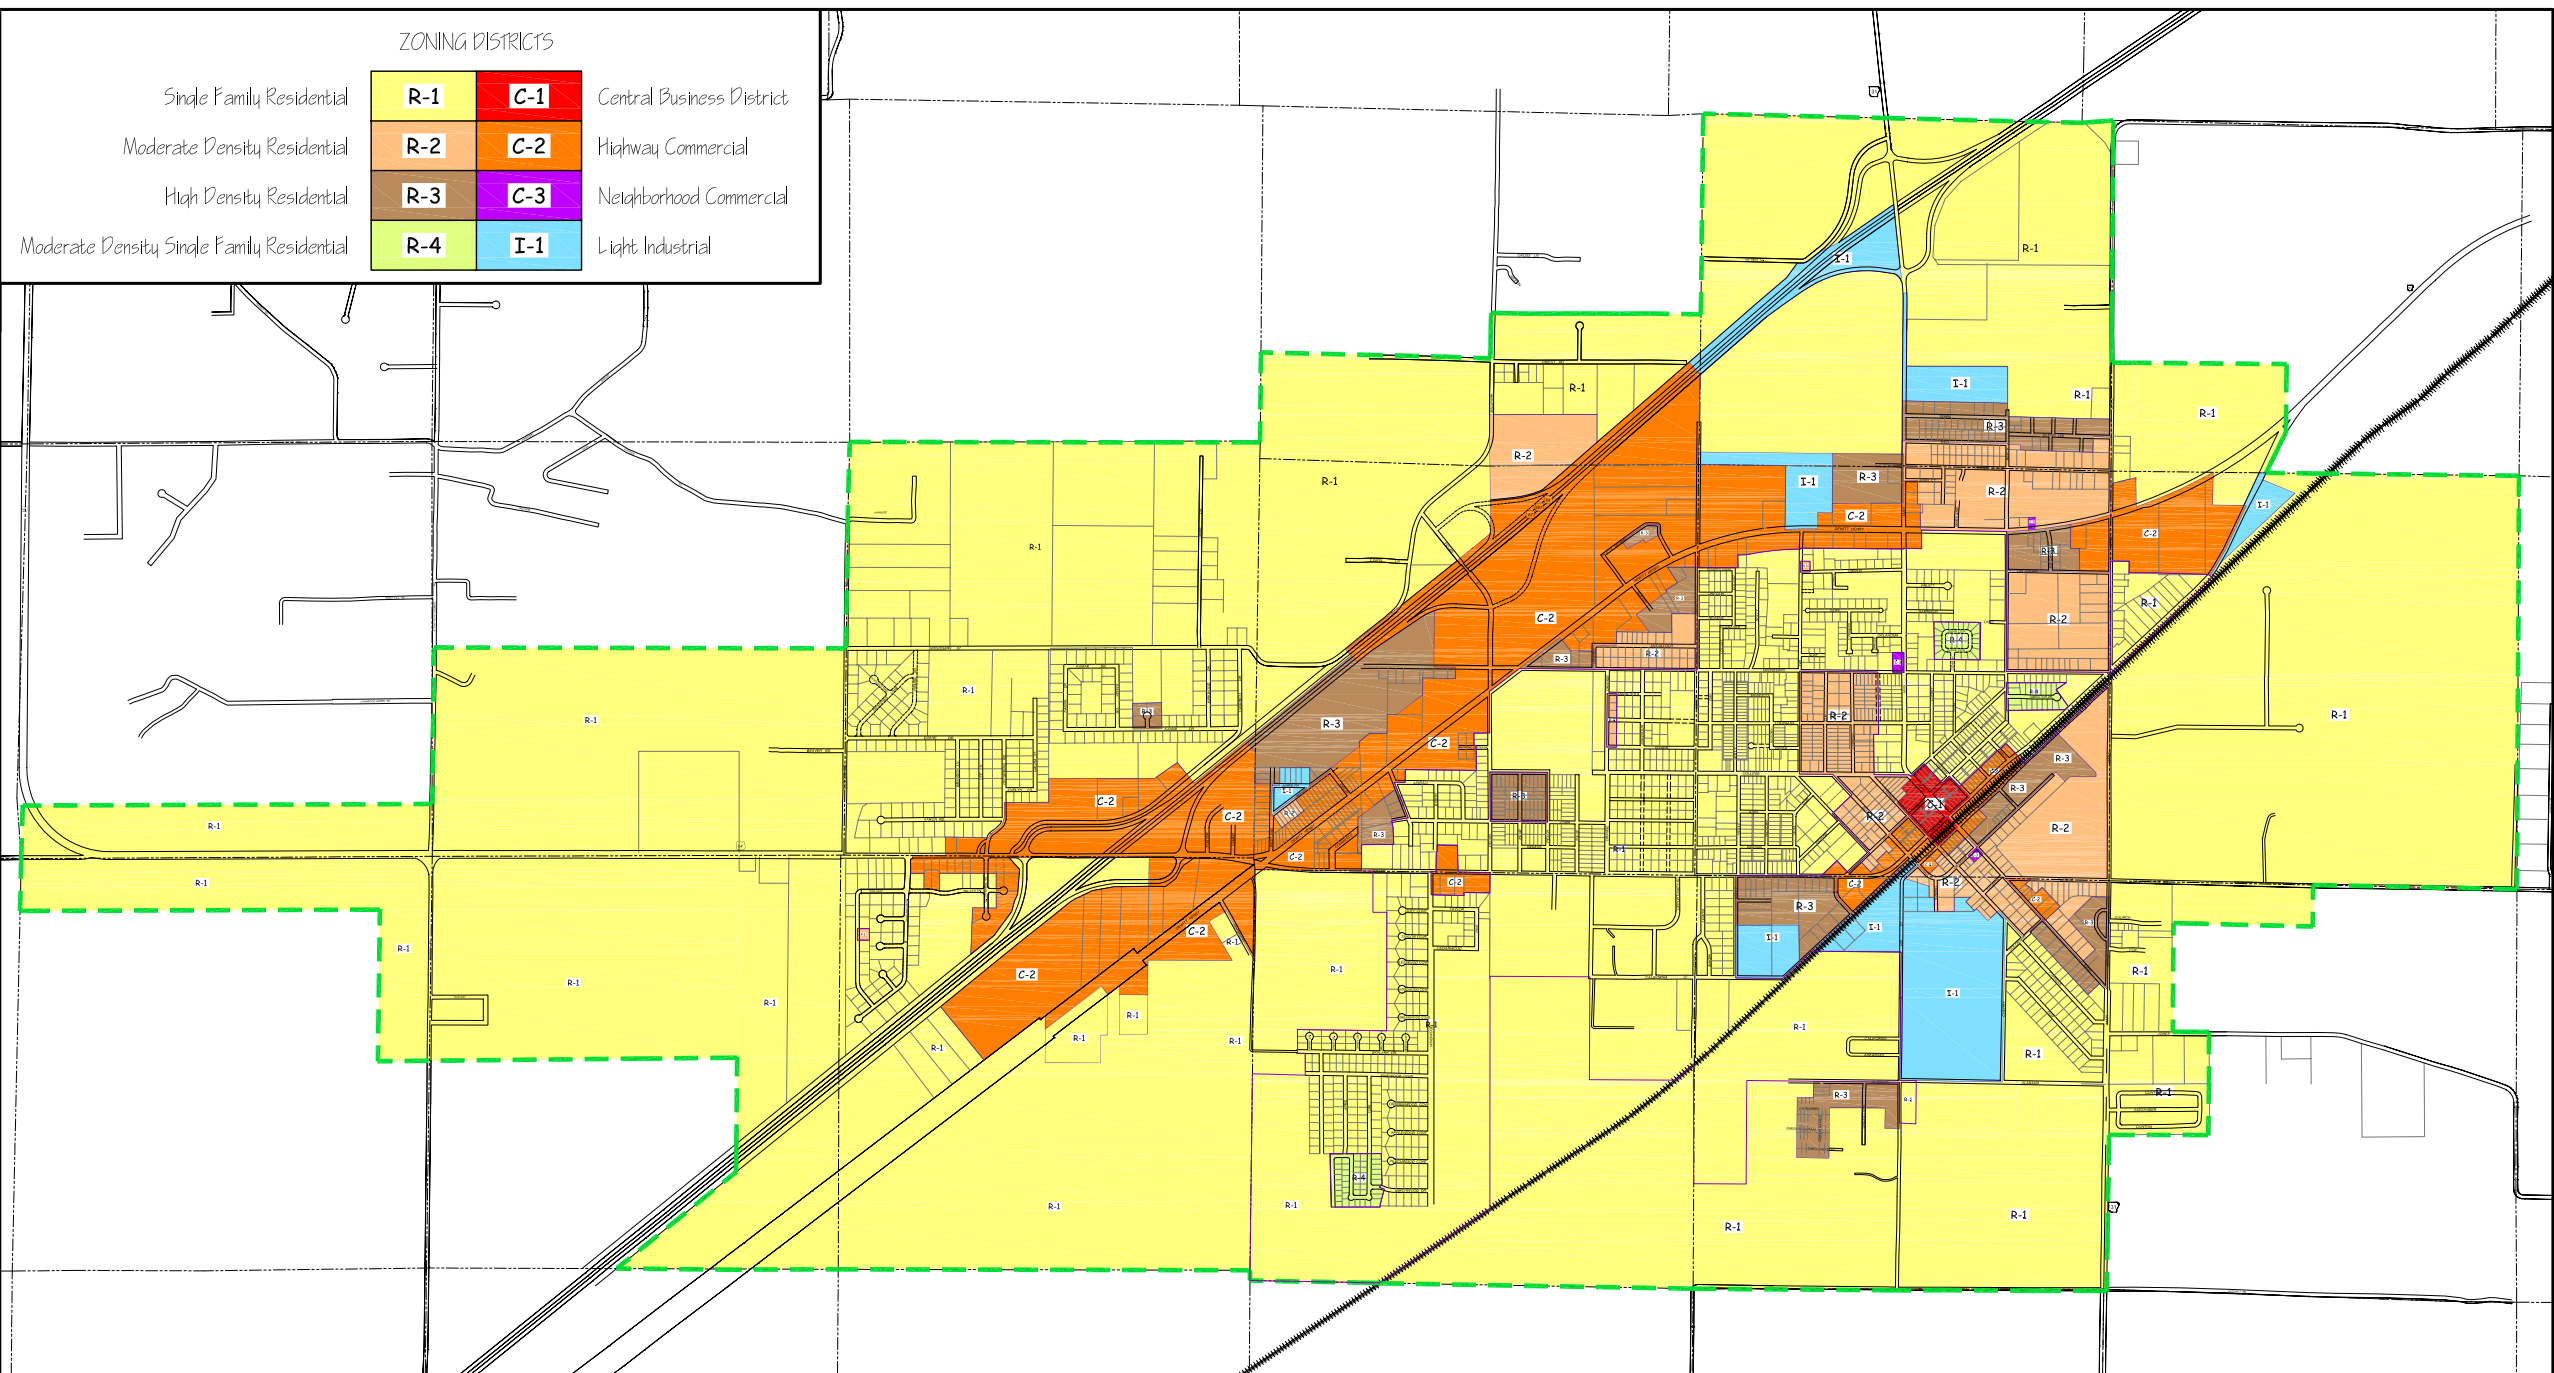

ZONING DISTRICTS

Single Family Residential	R-1	C-1	Central Business District
Moderate Density Residential	R-2	C-2	Highway Commercial
High Density Residential	R-3	C-3	Neighborhood Commercial
Moderate Density Single Family Residential	R-4	I-1	Light Industrial

ZONING DISTRICTS BEEBE, ARKANSAS

Adopted by Ordinance 2006-06, March 27, 2006
 Updated as of March 2007

--- City Limits
 --- Section Lines